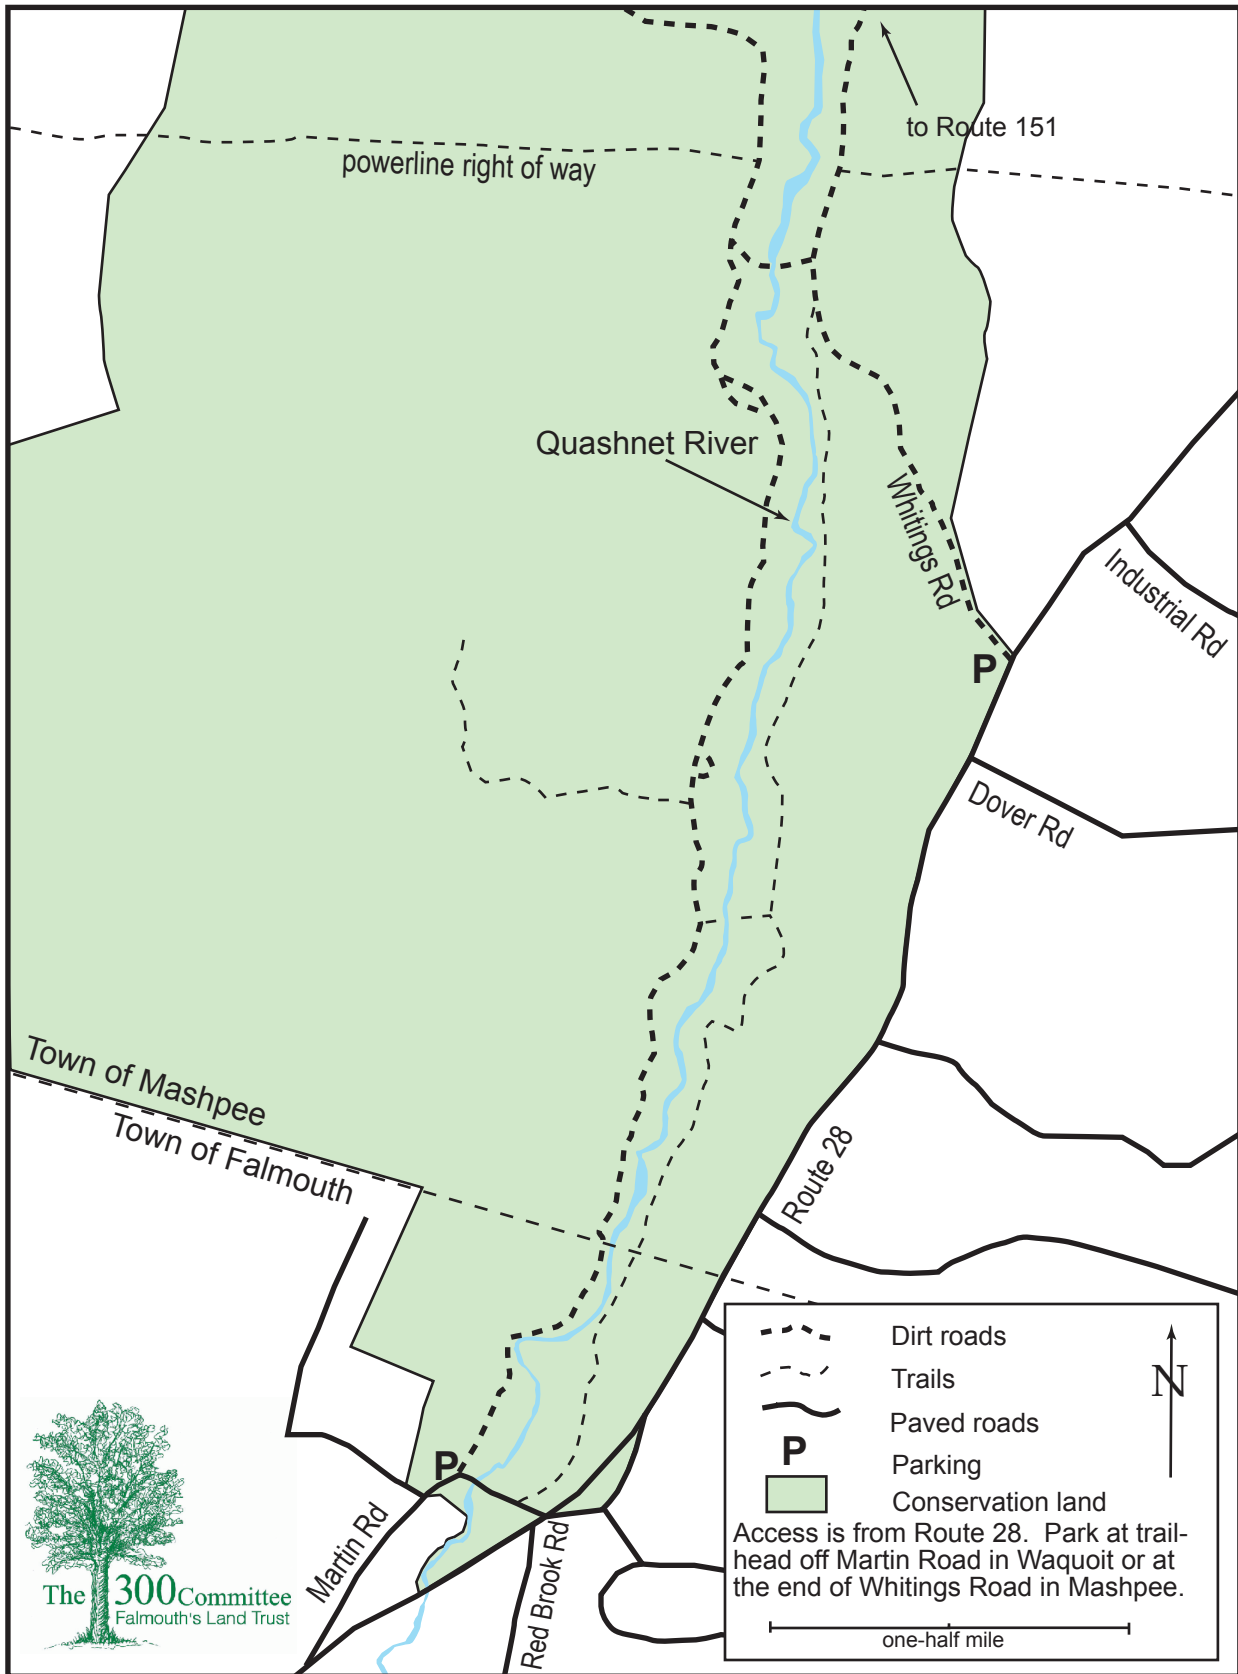

Quashnet River Falmouth and Mashpee

Map by Beth Schwarzman, 2007, for The 300 Committee, Falmouth's Land Trust. For more information, or to become a member visit www.300committee.org, visit the office at 157 Locust Street, Falmouth, MA 02540, or call 508-540-0876